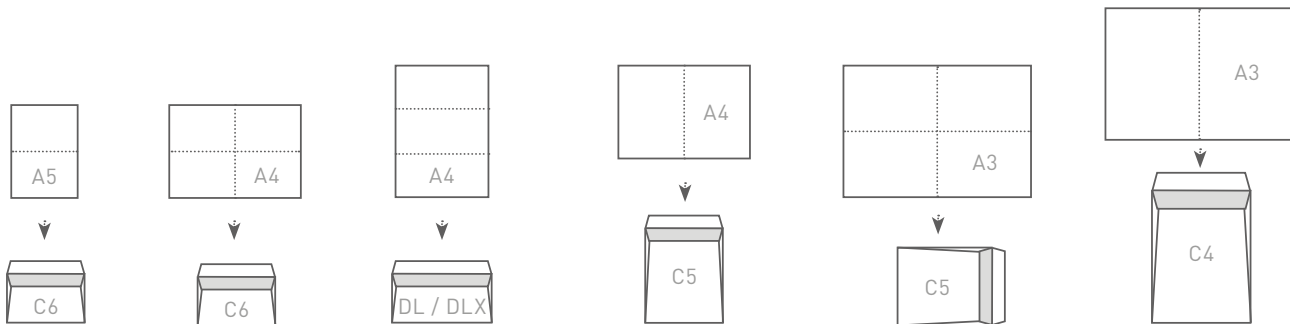

Folding for Mail

Paper sizes and envelope sizes are standardised and thus are the folding schemes.

Paper Size Guide

A7	105mm	x	74mm
A6	148mm	x	105mm
A5	210mm	x	148mm
A4	297mm	x	210mm
A3	420mm	x	297mm
A2	594mm	x	420mm
A1	841mm	x	594mm
A0	1189mm	x	841mm

Envelope Size Guide

C6	114mm	x	162mm
B6	176mm	x	125mm
DL	110mm	x	220mm
DLX	120mm	x	235mm
C5	162mm	x	229mm
B5	176mm	x	250mm
B4	250mm	x	353mm
C4	229mm	x	324mm
C3	324mm	x	458mm